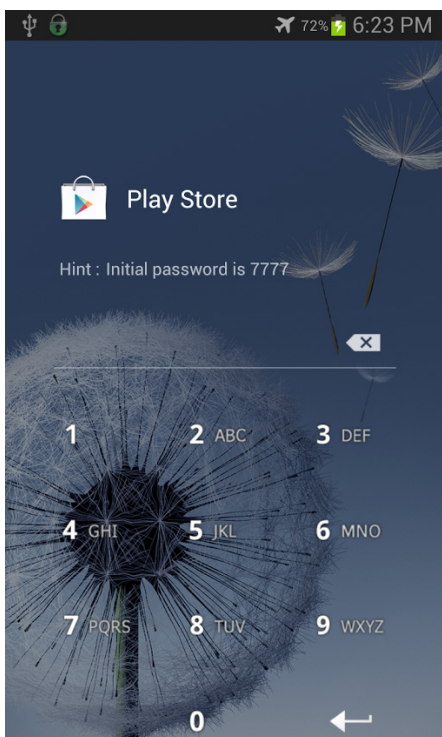

Enhanced Security for Android* Tablets with Smart App Lock

Mobile device users know that their personal information is contained on their high-performance Android* tablets and they can trust that sensitive data is secure with the Smart App Lock. By instantly downloading this powerful application, users add control and confidence to their tablet experience.

Smart App Lock is available for immediate download at Google Play:
<https://play.google.com/store/apps/details?id=com.sp.protector.free>

*Other names and brands may be claimed as the property of others.